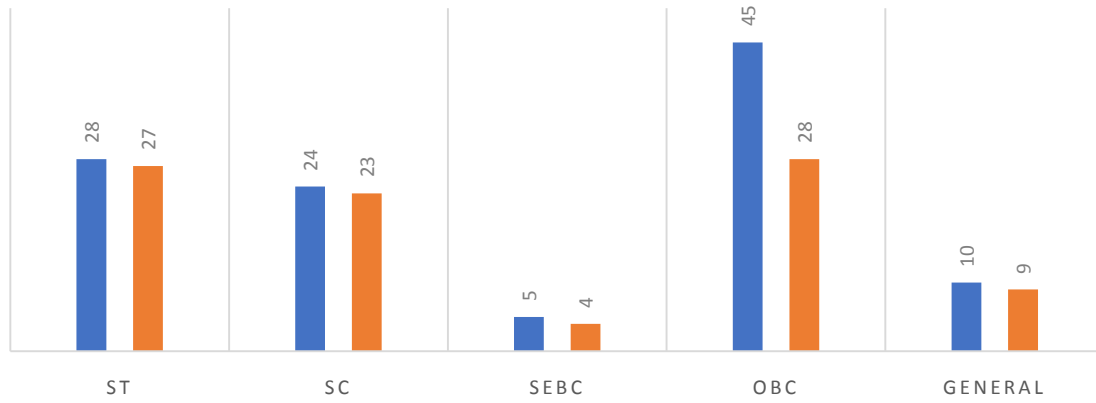

**+2 1ST YEAR STUDENTS STRENGTH CHART OF
KUCHINDA COLLEGE, KUCHINDA, 2021-22**

SCIENCE

■ Male ■ Female

**+2 1ST YEAR STUDENTS STRENGTH CHART OF
KUCHINDA COLLEGE, KUCHINDA, 2021-22**

ARTS

■ Male ■ Female

**+2 1ST YEAR STUDENTS STRENGTH CHART OF
KUCHINDA COLLEGE, KUCHINDA 2021-22
COMMERCE**

■ Male ■ Female